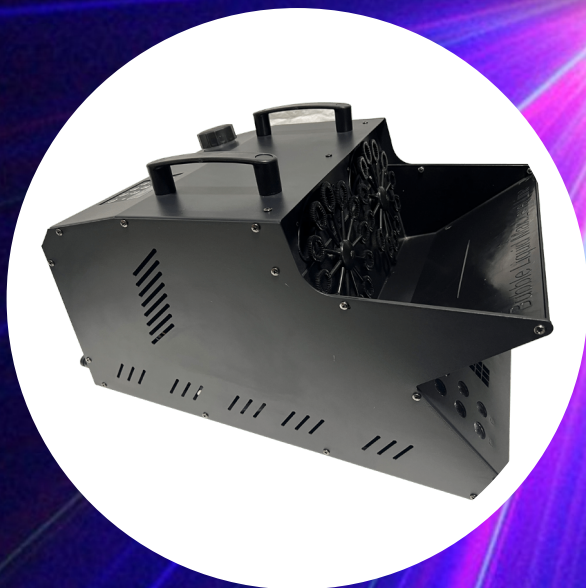

ALCTRON PASSIVE

NUX PDI-1G

SHURE BETA 91A INST.
BOUNDARY MIC HALF CARDIOID

STAGE SOUND EQUIPMENT (BACKLINES)

HERCULES KB 200B
KEYBOARD BENCH

SHURE A50D
DRUM MIC MOUNT

SHURE SM81-LC
CORDED MICROPHONE

MS432B QUICK TRUN TRIPOD MIC *{17}*

Cob Lights
2x100

Laser Lights

Water Effects Light Machine

LED Screen P4 Curve

Fog Machine

Foam Machine

Bubble Machine

Digital Standing Banners