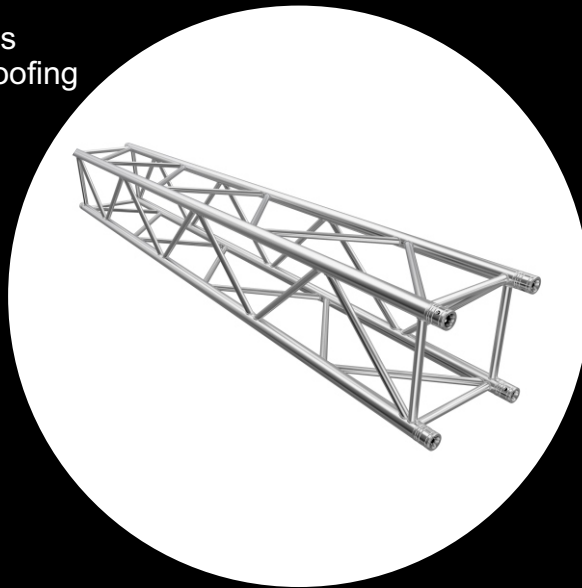

Truss - 400mm