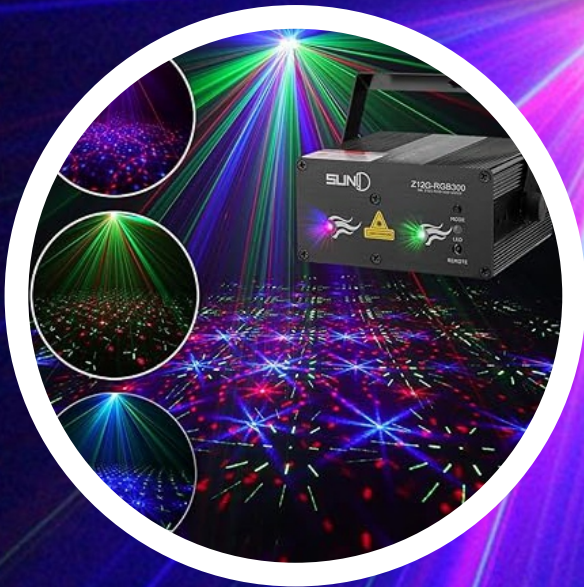

Laser Lights