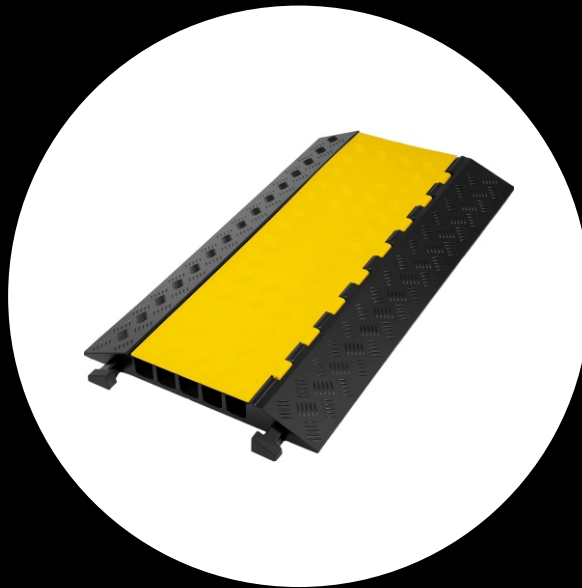

Stage Plate
4ftx4ft

Stage Plate
4ftx8ft

Riser 4x4

Line Array Truss

Cable Guard

Hoist

Hoist Controller

Pergola Tents